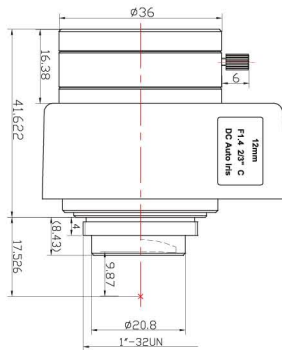

2.0Mega-pixel Lens

Fixed Mega-pixel Auto Iris Lenses

Auto Iris

2/3"Format

C-Mount

Item No	AZURE-1214DM	
Resolution	100lp/mm (2MP)	
Format	2/3"	
Focal Length	12mm	
Mount	C	
F / No	F1.4~Close	
Back Focus	9.62mm	
Iris Type	Auto(DC Type)	
Horizontal Angle	2/3 format	37.94°
	1/2 format	28.07°
	1/3 format	21.23°
	1/4 format	17.06°
Distortion	<-1%	
Focusing Range	$\infty \sim 0.1\text{m}$	
Design Wavelength	400nm~950nm	
Filter Thread	M30.5× 0.5	
Dimension	Φ 36 × 41.62mm	
Weight	146g	