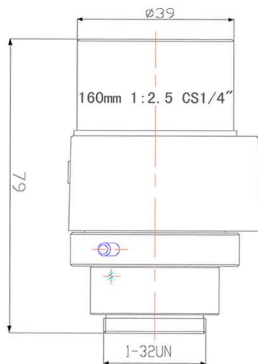

2.0Mega-pixel Lens

Fixed Mega-pixel Video Auto Iris Lenses

Auto Iris

2/3" Format

CS-Mount

Item No	AZURE-16025VM
Resolution	100lp/mm (2MP)
Format	2/3"
Focal Length	160mm
Mount	CS
F / No	2.5
Back Focus	12.5mm
Iris Type	Video Auto Iris
Angle of View	4°
Distortion	<1%
Focusing Range	$\infty \sim 6m$
Filter Thread	M37× 0.5
Dimension	$\varnothing 39 \times 74mm$
Weight	150g