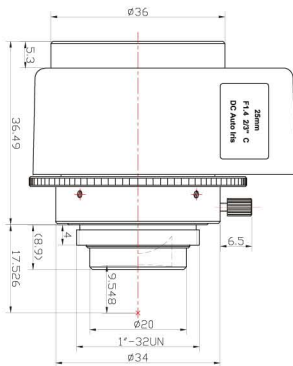

2.0Mega-pixel Lens

Fixed Mega-pixel Auto Iris Lenses

Auto Iris

2/3"Format

C-Mount

Item No	AZURE-2514DM	
Resolution	100lp/mm (2MP)	
Format	2/3"	
Focal Length	25mm	
Mount	C	
F / No	F1.4~Close	
Back Focus	9.04mm	
Iris Type	Auto(DC Type)	
Horizontal Angle	2/3 format	19.96°
	1/2 format	14.59°
	1/3 format	10.97°
	1/4 format	8.24°
Distortion	<-1%	
Focusing Range	$\infty \sim 0.3\text{m}$	
Design Wavelength	400nm~950nm	
Filter Thread	M30.5 \times 0.5	
Dimension	$\varnothing 36 \times 36.49\text{mm}$	
Weight	101.5g	