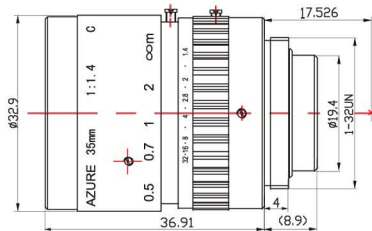

2.0Mega-pixel Lens

2/3"Format Manual Iris Fixed Lens

2/3"Format

Manual Iris

C-Mount

Item No	AZURE-3514MM	
Resolution	100lp/mm (2MP)	
Format	2/3"	
Mount	C	
Focal Length	35mm	
F / No	F1.4~F32	
Back Focus	9.44mm	
Iris Type	Manual Iris	
Horizontal Angle	2/3" format	14.33°
	1/2" format	10.45°
	1/3" format	7.85°
	1/4" format	5.89°
Distortion	<-1%	
Focusing Range	∞ ~ 0.5m	
Design Wavelength	400nm~950nm	
Filter Thread	M30.5 × 0.5	
Dimension	∅ 32.9 × 36.91mm	
Weight	90g	