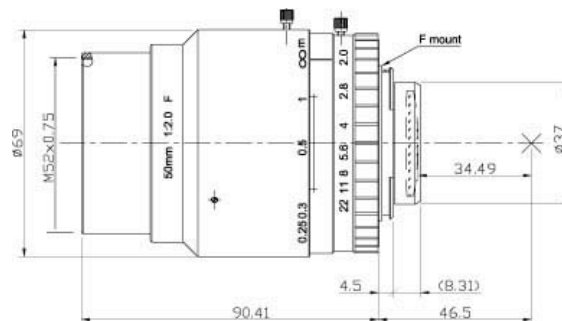

## SPECIFICATIONS

Resolution:	50lp/mm(10MP)
Format:	43mm
Mount :	F
Focal Length :	50mm
F/No:	F2.0~F22
Back Focus :	34.49mm
Iris Type :	Manual Iris
Angle of View(D)	44.7°
Distortion :	<0.15%
Focusing Range:	∞ ~ 0.25m
Filter Thread:	M52x 0.75
Dimension:	φ 72x 90.4
Weight:	732g

## Dimension