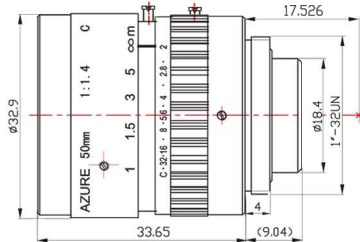

2.0Mega-pixel Lens

2/3"Format Manual Iris Fixed Lens

2/3"Format

Manual Iris

C-Mount

Item No	AZURE-5020MM	
Resolution	100lp/mm (2MP)	
Format	2/3"	
Mount	C	
Focal Length	50mm	
F / No	2.0	
Back Focus	9.4mm	
Iris Type	Manual Iris	
Horizontal Angle	2/3" format	10.06°
	1/2" format	7.32°
	1/3" format	5.50°
	1/4" format	4.12°
Distortion	<0.4%	
Focusing Range	∞ ~ 1m	
Design Wavelength	400nm~950nm	
Filter Thread	M30.5 × 0.5	
Dimension	Φ 32.9 × 33.65mm	
Weight	80g	