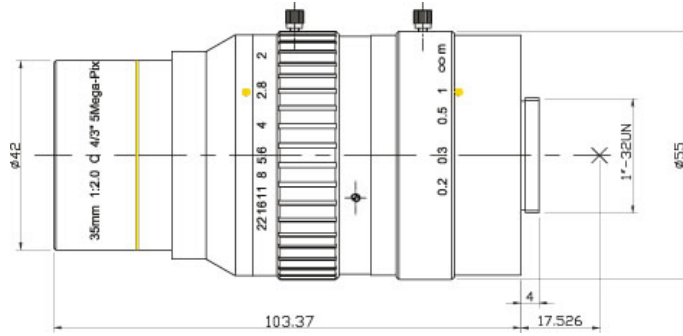

AZURE-3520MX5M

SPECIFICATIONS

Resolution:	5.0 mega-pixel
Focal Length :	35 mm
Back Focus :	35.29mm
Mount :	C
F/No:	2.0
Format :	4/3 "
Iris Type :	Manual Iris
Angle of view (V):	35.8°
Focusing range :	∞ ~ 0.2m
Distortion :	<1%
IR Correction:	OK
Coating Range:	400nm~950nm
Filter Thread:	M37.5x 0.5mm
Dimension:	∅ 42x 103.37mm
Weight:	510g

Dimension

MTF Curves